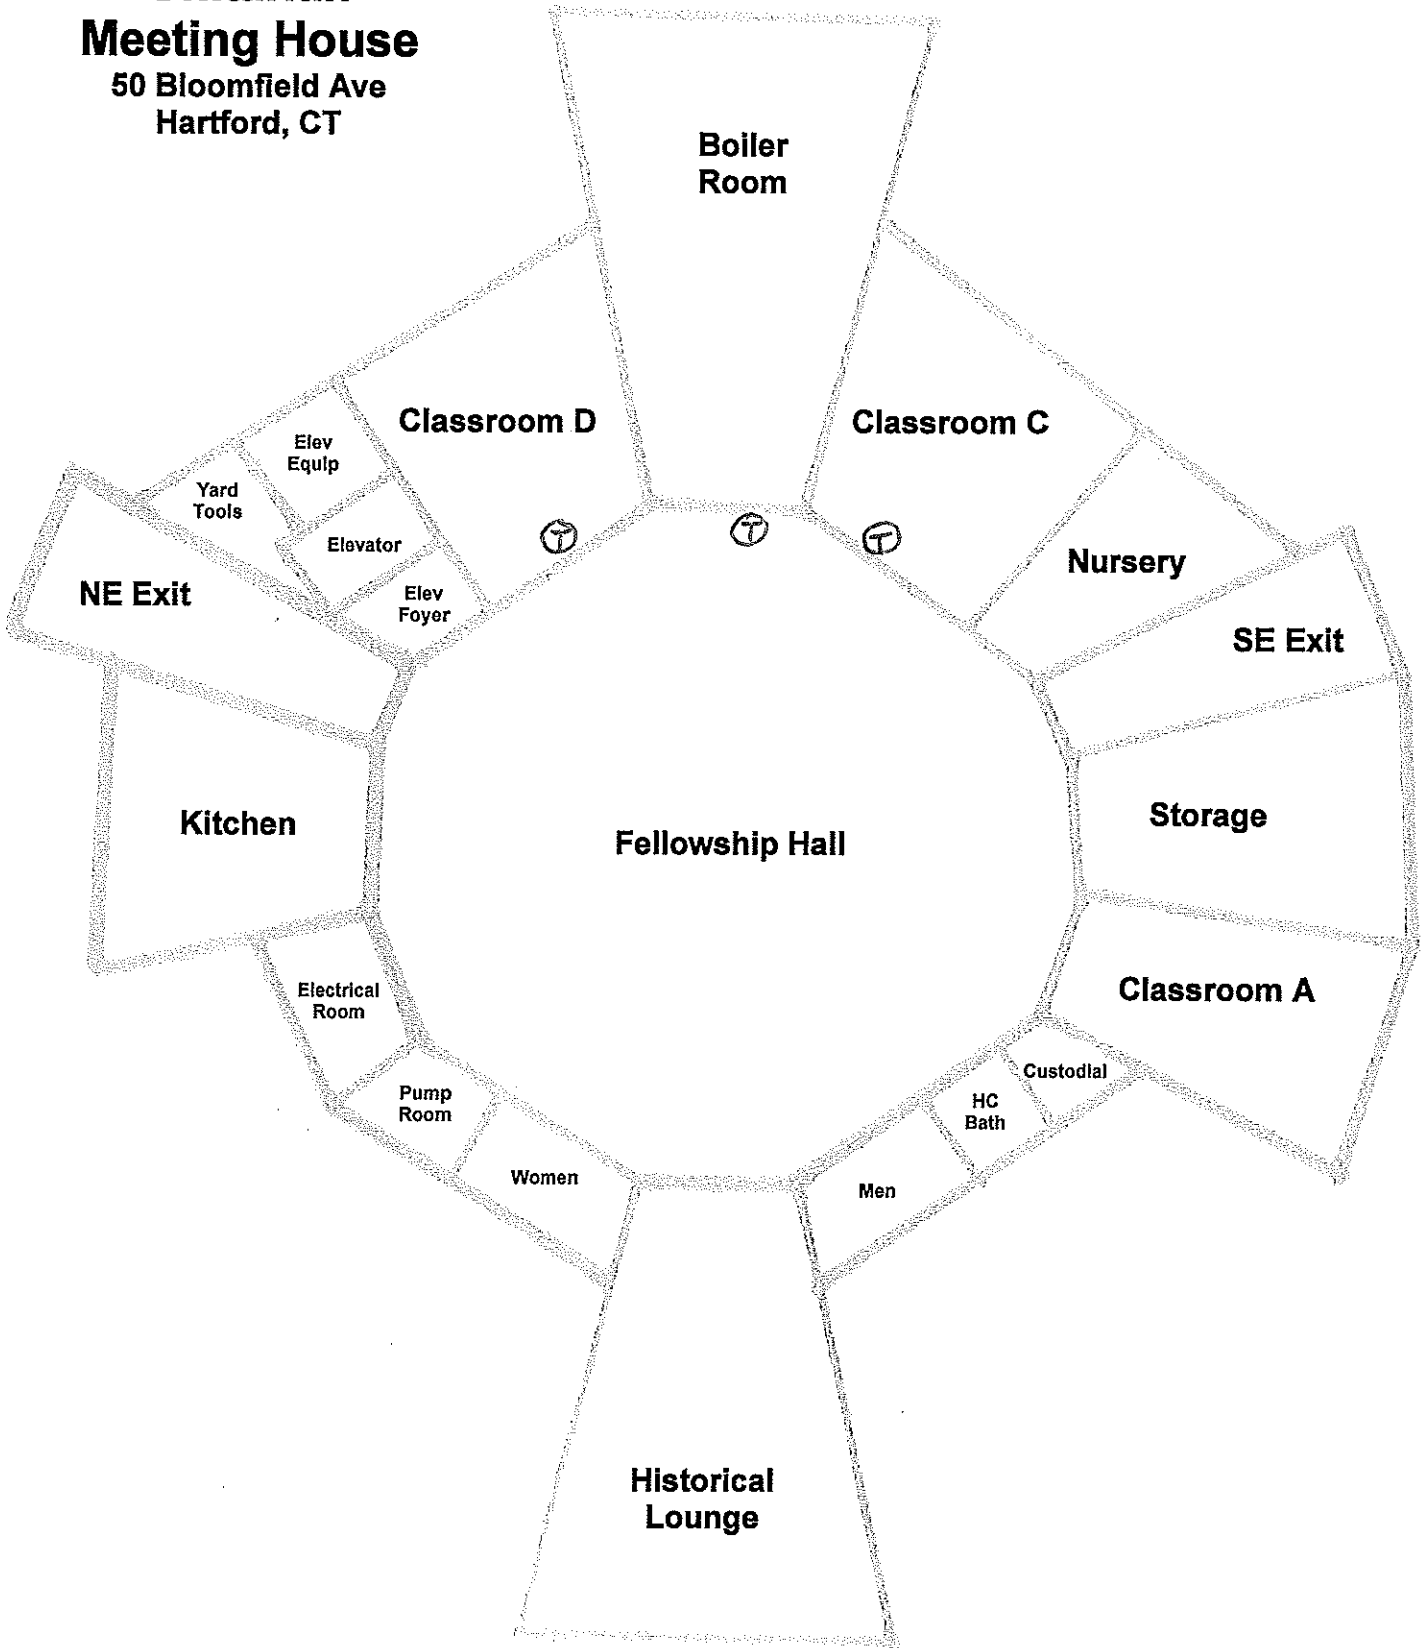

Unitarian Meeting House

50 Bloomfield Ave
Hartford, CT

Sanctuary Level

**Unitarian
Meeting House**
50 Bloomfield Ave
Hartford, CT

Lower Level