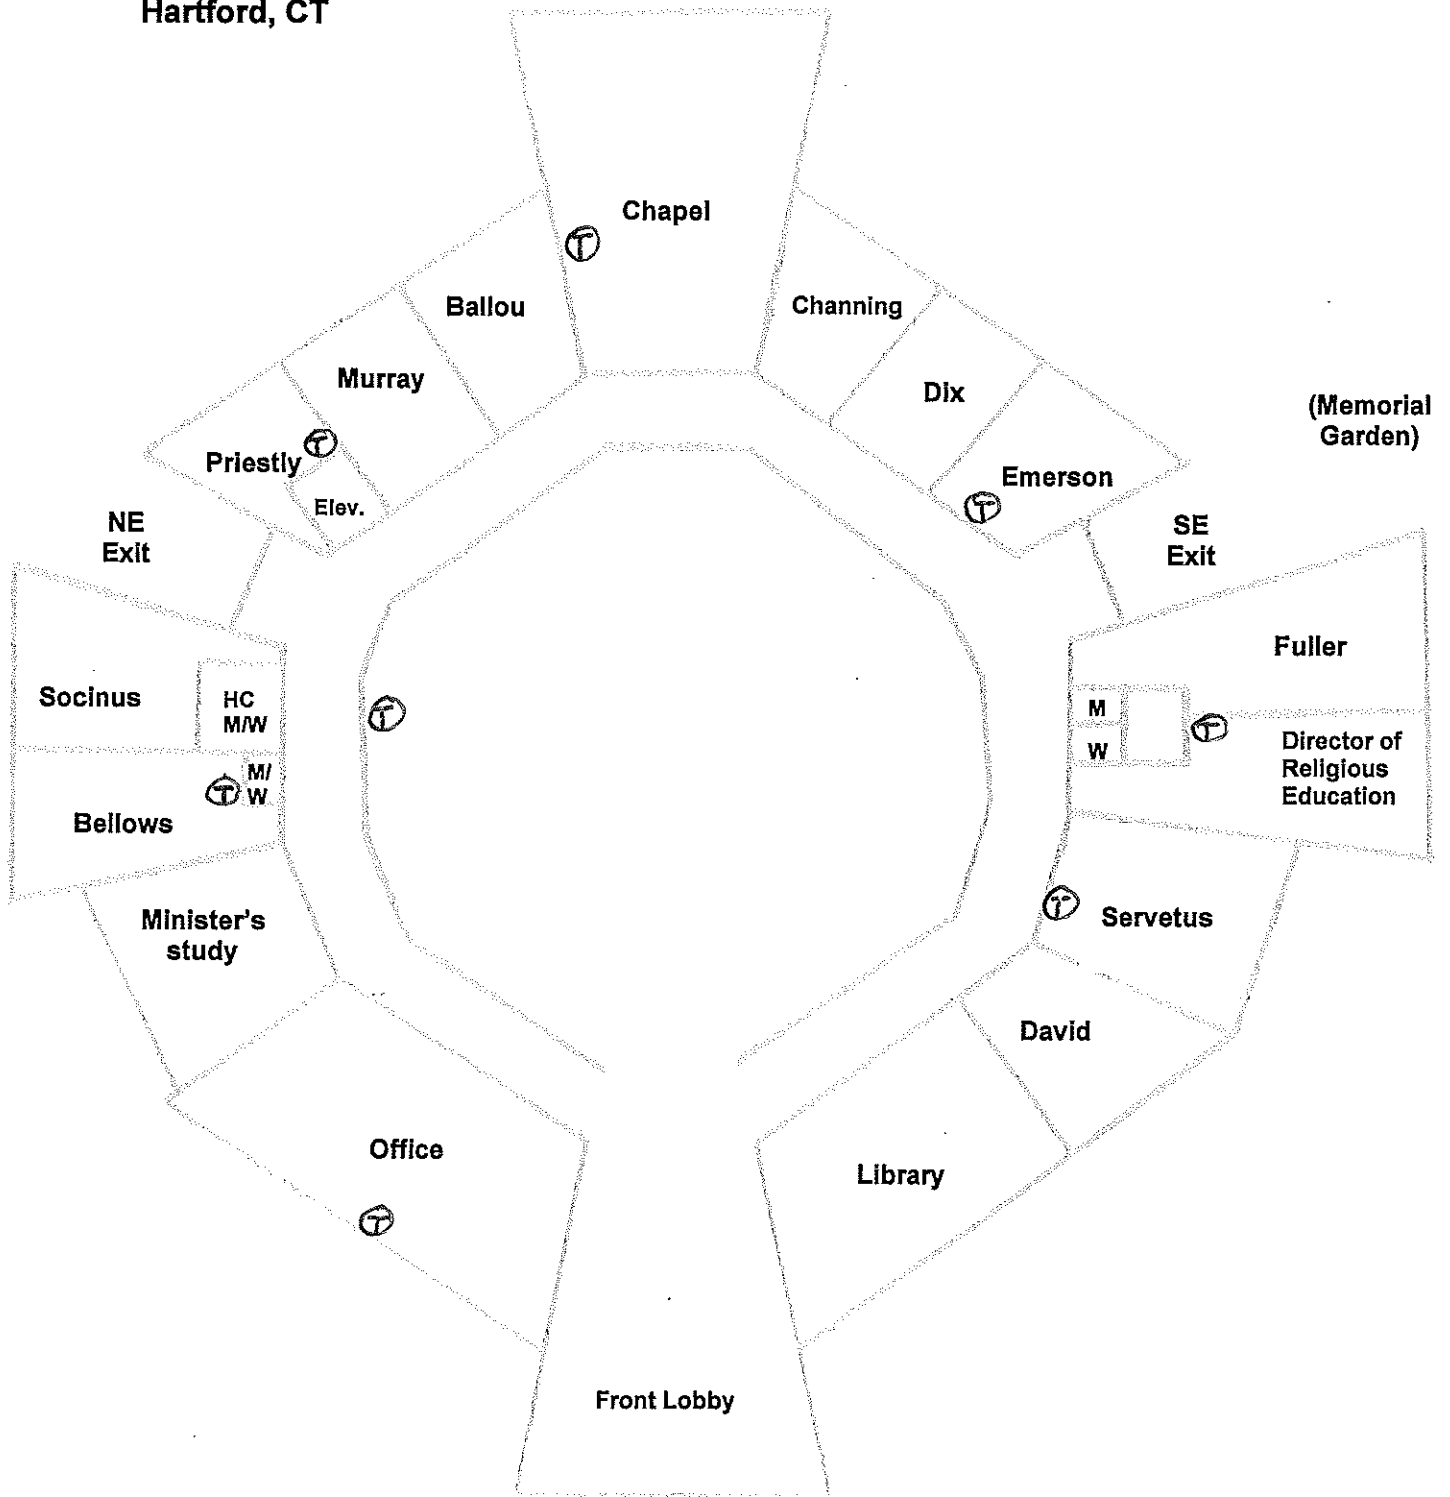

Unitarian Meeting House

50 Bloomfield Ave
Hartford, CT

Sanctuary Level

**Unitarian
Meeting House**
50 Bloomfield Ave
Hartford, CT

Lower Level